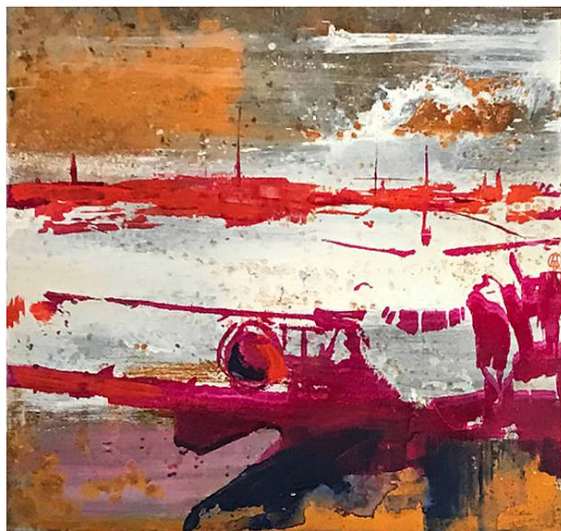

SENESI

CONTEMPORANEA

www.senesicontemporanea.co.uk

Politico Aereoporto by Alessandro Busci

Painting on steel plate

2019, 80 x 80 cm

<https://www.senesicontemporanea.co.uk/en/a/alessandro-busci>

SENESI