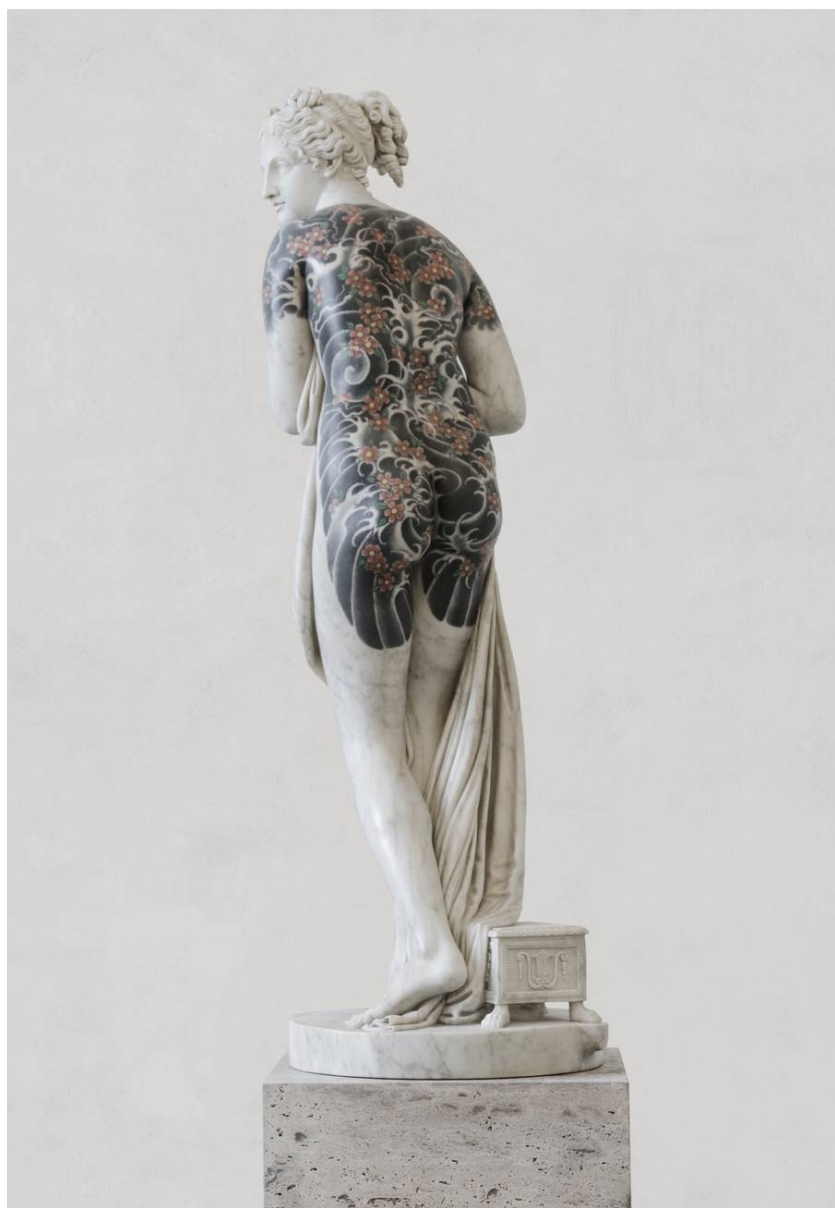

SENESI

CONTEMPORANEA

www.senesicontemporanea.co.uk

Italic Venus by Fabio Viale

White Marble and pigments

2017, 173 x 52 x 15 cm

<https://www.senesicontemporanea.co.uk/en/a/fabio-viale>

SENESI