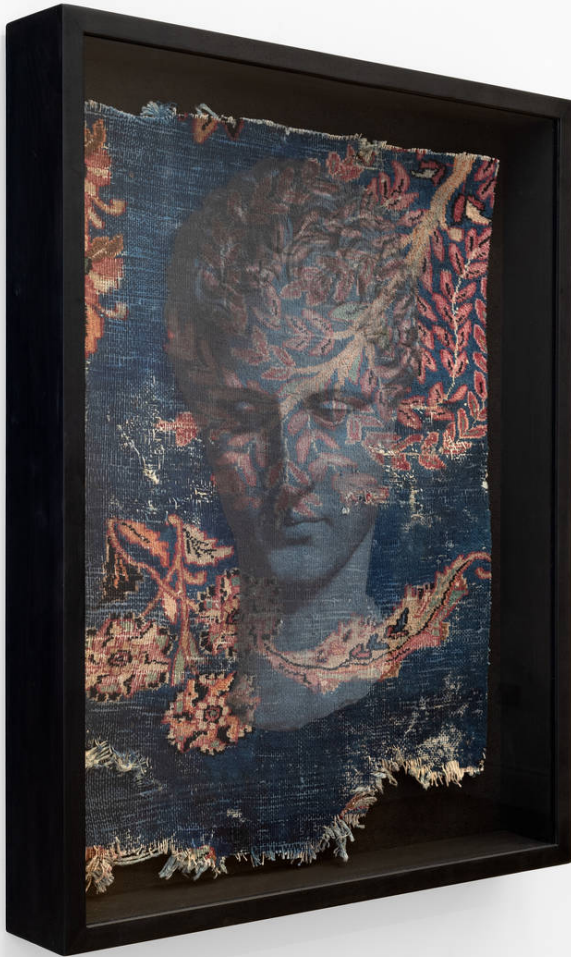

SENESI

CONTEMPORANEA

www.senesicontemporanea.co.uk

Feminine Head by Luca Pignatelli

Mixed media on rug- framed 96,5 x 74 cm

<https://www.senesicontemporanea.co.uk/en/a/luca-pignatelli-2>

SENESI

CONTEMPORANEA